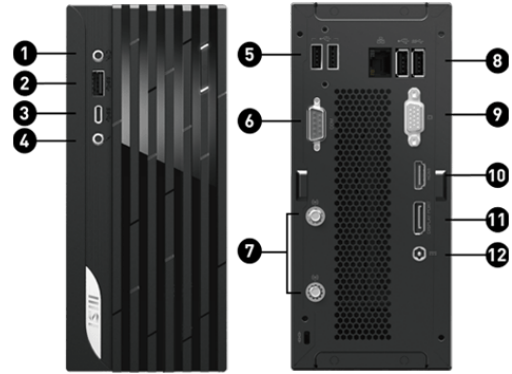

## CONNECTIONS

- |                            |   |
|----------------------------|---|
| 1. 1x Mic-in/Headphone-out | 2. 1x USB 3.2 Gen2 Type A                               |
| 3. 1x USB 3.2 Gen2 Type C  | 4. 1x Mic-in  |
| 5. 2x USB 2.0 Type A       | 6. 1x COM Port (optional)                               |
| 7. 2x Wi-Fi Antenna        | 8. 1x USB 3.2 Gen2 Type A / 1x USB 2.0 Type A / 1x RJ45 |
| 9. 1x VGA out              | 10. 1x HDMI out (2.0)                                   |
| 11. 1x DP out              | 12. 1x DC Jack  |